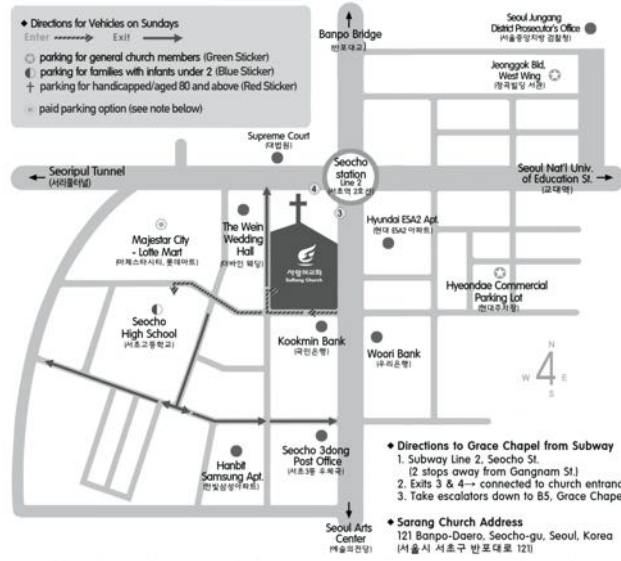

NOTES

Lined area for notes with horizontal lines.

Sunday Worship Service (11:20AM)

Pre-Service Prayer (11AM) -> Worship -> Group Prayer Time -> Message -> Announcements -> Offering -> Choir -> Closing

Children And Youth Ministries

SARANG TEENS ENGLISH MINISTRY (STEM) MIDDLE (GRADES 6-8)

10AM-11:40AM (Service + Small Group) PAUL HALL 2 SOUTH TOWER 802 Pastor Faith Hong | faith04@sarang.org

HIGH SCHOOL MINISTRY (GRADES 9-12)

9:30AM-11AM (meets before service) Tous les Jours across from church Irene Park | irenepark.joy@gmail.com

Where We Meet And How to Find Us

SUNDAY WORSHIP ROOM

Grace Chapel (B501)

CHURCH OFFICE N602 (North Tower)

CHURCH OFFICE HOURS please schedule an appointment

Please be advised that parking is limited and subject to availability (appropriate parking sticker needed). On Sundays, for 8,000won (all day), you can park at Majestar City (Lotte Mart) (마제스타시티, 롯데마트) (not affiliated with NHM or Sarang Church)