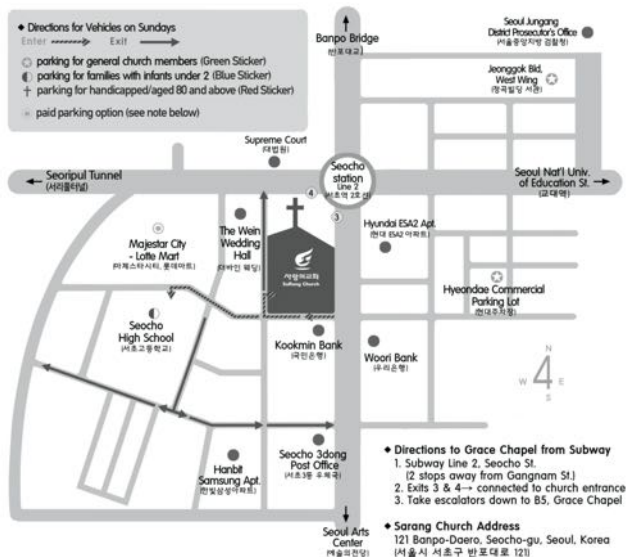

MESSAGE/TEACHING

weekly sermons available online at www.newharvestsarang.org/sermons

God's Will For Us Right Now | 1 Thessalonians 5:16-18 (ESV)

Edward Chun

16 Rejoice always, 17 pray without ceasing, 18 give thanks in all circumstances; for this is the will of God in Christ Jesus for you.

NOTES

Series of horizontal lines for taking notes.

Sunday Worship Service (11:20AM)

Pre-Service Prayer (11AM) -> Worship -> Group Prayer Time -> Message -> Announcements -> Offering -> Choir -> Closing

Children And Youth Ministries

- JUBILEE CHILDREN'S MINISTRY (JCM) (PRESCHOOL [36 mo.] - GRADE 5)
  12:10PM-1:40PM (Service + Small Group)
  WEST CHAPEL SOUTH TOWER 203
  Pastor Mike Cho | mccho902@sarang.org
  Go to http://jcm.sarang.org for registration information (see about page)
  SARANG TEENS ENGLISH MINISTRY (STEM) MIDDLE (GRADES 6-8)
  10AM-11:40AM (Service + Small Group)
  PAUL HALL 2 SOUTH TOWER 802
  Pastor Faith Hong | faith04@sarang.org
  HIGH SCHOOL MINISTRY (GRADES 9-12)
  9:30AM-11AM (meets before service)
  Tous les Jours across from church
  Irene Park | irenepark.joy@gmail.com

Where We Meet And How to Find Us

SUNDAY WORSHIP ROOM
Grace Chapel (B501)

CHURCH OFFICE
N602 (North Tower)

CHURCH OFFICE HOURS
please schedule an appointment

Learn about parking at NHM here: www.newharvestsarang.org/directions

Large vertical graphic with 'n h m' logo and 'NEW HARVEST MINISTRY' text. Includes 'Sunday Worship 11:20 A.M.' and a quote: 'TO REACH EVERY ENGLISH SPEAKING FOREIGNER AND NATIVE, AND MAKE THEM DISCIPLES OF CHRIST WHO RADICALLY IMPACT SEOUL, KOREA AND THE WORLD.'