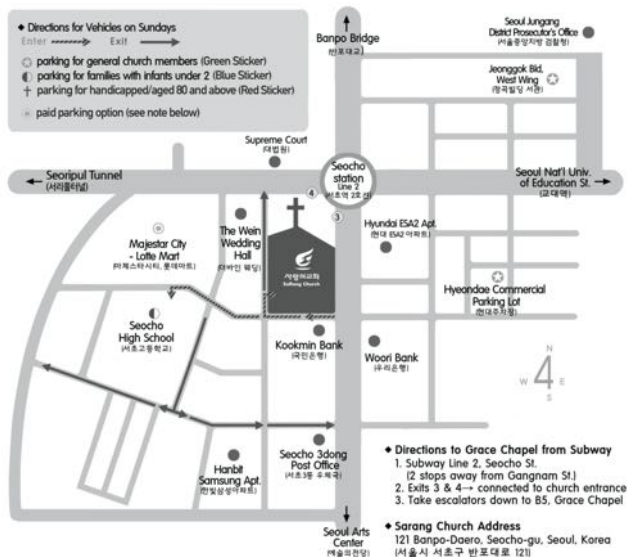

NOTES

Series of horizontal lines for taking notes.

Sunday Worship Service (11:20AM)

Pre-Service Prayer (11AM) → Worship → Group Prayer Time → Message → Announcements → Offering → Choir → Closing

Children And Youth Ministries

- JUBILEE CHILDREN'S MINISTRY (JCM) (PRESCHOOL [36 mo.] - GRADE 5)
  12:10PM-1:40PM (Service + Small Group)
  WEST CHAPEL SOUTH TOWER 203
  Pastor Mike Cho | mccho902@sarang.org
  Go to http://jcm.sarang.org for registration information (see about page)
  SARANG TEENS ENGLISH MINISTRY (STEM) MIDDLE (GRADES 6-8)
  10AM-11:40AM (Service + Small Group)
  PAUL HALL 2 SOUTH TOWER 802
  Pastor Faith Hong | faith04@sarang.org
  HIGH SCHOOL MINISTRY (GRADES 9-12)
  9:30AM-11AM (meets before service)
  Tous les Jours across from church
  Irene Park | irenepark.joy@gmail.com

Where We Meet And How to Find Us

SUNDAY WORSHIP ROOM
Grace Chapel (B501)

CHURCH OFFICE
N602 (North Tower)

CHURCH OFFICE HOURS
please schedule an appointment

Learn about parking at NHM here: www.newharvestsarang.org/directions

Large graphic with 'n h m' logo and 'NEW HARVEST MINISTRY' text. Includes 'Sunday Worship 11:20 A.M.' and a quote: 'TO REACH EVERY ENGLISH SPEAKING FOREIGNER AND NATIVE, AND MAKE THEM DISCIPLES OF CHRIST WHO RADICALLY IMPACT SEOUL, KOREA AND THE WORLD.'