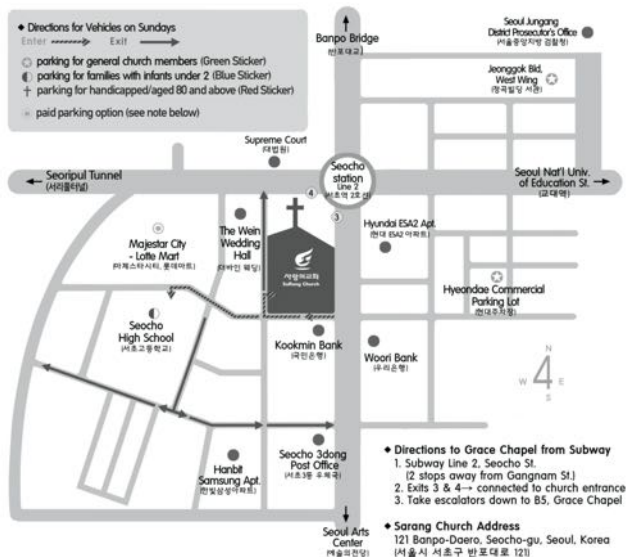

MESSAGE/TEACHING

THE GOSPEL OF LAMENTATIONS SERIES PART 2
Utterly Lost Without God | Lamentations 2 (ESV)

Andrew Gu

NOTES

Series of horizontal lines for taking notes.

Sunday Worship Service (11:20AM)

Pre-Service Prayer (11AM) → Worship → Group Prayer Time →
Message → Announcements → Offering → Choir → Closing

Children And Youth Ministries

JUBILEE CHILDREN'S MINISTRY (JCM) (PRESCHOOL [36 mo.] - GRADE 5)

12:10PM-1:40PM (Service + Small Group)
WEST CHAPEL SOUTH TOWER 203
Pastor Mike Cho | mccho902@sarang.org
Go to http://jcm.sarang.org for registration information (see about page)

SARANG TEENS ENGLISH MINISTRY (STEM) MIDDLE (GRADES 6-8)

10AM-11:40AM (Service + Small Group)
PAUL HALL 2 SOUTH TOWER 802
Pastor Faith Hong | faith04@sarang.org

HIGH SCHOOL MINISTRY (GRADES 9-12)

9:30AM-11AM (meets before service)
Tous les Jours across from church
Irene Park | irenepark.joy@gmail.com

Where We Meet And How to Find Us

SUNDAY WORSHIP ROOM
Grace Chapel (B501)

CHURCH OFFICE
N602 (North Tower)

CHURCH OFFICE HOURS
please schedule an appointment

Learn about parking at NHM here: www.newharvestsarang.org/directions