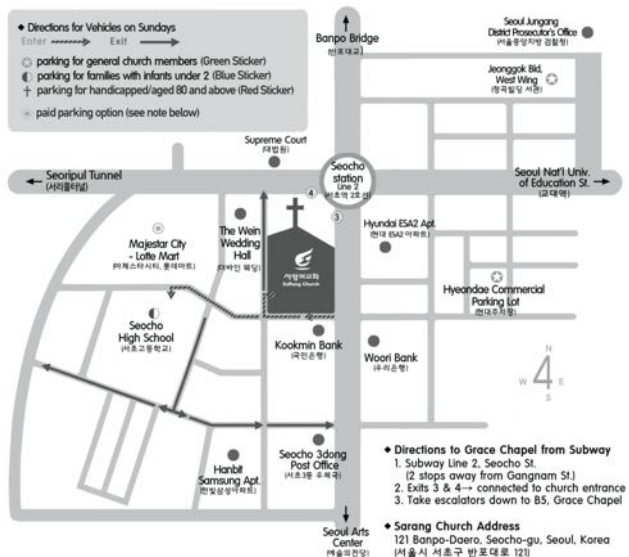

MESSAGE/TEACHING

THE GOSPEL OF LAMENTATIONS SERIES PART 3
Hope in the Depths of Despair | Lamentations 3 (ESV)

Edward Chun

NOTES

Series of horizontal lines for taking notes.

Sunday Worship Service (11:20AM)

Pre-Service Prayer (11AM) → Worship → Group Prayer Time →
Message → Announcements → Offering → Choir → Closing

Children And Youth Ministries

- JUBILEE CHILDREN'S MINISTRY (JCM) (PRESCHOOL [36 mo.] - GRADE 5)
  12:10PM-1:40PM (Service + Small Group)
  WEST CHAPEL SOUTH TOWER 203
  Pastor Mike Cho | mccho902@sarang.org
  Go to http://jcm.sarang.org for registration information (see about page)
  SARANG TEENS ENGLISH MINISTRY (STEM) MIDDLE (GRADES 6-8)
  10AM-11:40AM (Service + Small Group)
  PAUL HALL 2 SOUTH TOWER 802
  Pastor Faith Hong | faith04@sarang.org
  HIGH SCHOOL MINISTRY (GRADES 9-12)
  9:30AM-11AM (meets before service)
  Tous les Jours across from church
  Irene Park | irenepark.joy@gmail.com

Where We Meet And How to Find Us

SUNDAY WORSHIP ROOM
Grace Chapel (B501)

CHURCH OFFICE
N602 (North Tower)

CHURCH OFFICE HOURS
please schedule an appointment