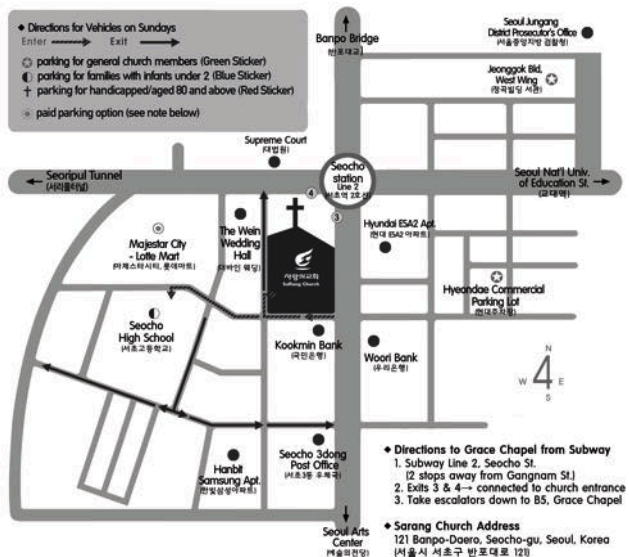

MESSAGE/TEACHING

THE GOSPEL OF LAMENTATIONS SERIES PART 4
It Is Finished | Lamentations 4 (ESV)

Edward Chun

NOTES

Series of horizontal lines for taking notes.

Sunday Worship Service (11:20AM)

Pre-Service Prayer (11AM) → Worship → Group Prayer Time →
Message → Announcements → Offering → Choir → Closing

Children And Youth Ministries

JUBILEE CHILDREN'S MINISTRY (JCM) (PRESCHOOL [36 mo.] - GRADE 5)

12:10PM-1:40PM (Service + Small Group)
WEST CHAPEL SOUTH TOWER 203
Pastor Mike Cho | mccho902@sarang.org
Go to http://jcm.sarang.org for registration information (see about page)

SARANG TEENS ENGLISH MINISTRY (STEM) MIDDLE (GRADES 6-8)

10AM-11:40AM (Service + Small Group)
PAUL HALL 2 SOUTH TOWER 802
Pastor Faith Hong | faith04@sarang.org

HIGH SCHOOL MINISTRY (GRADES 9-12)

1:30PM (meets after service)
GRACE CHAPEL
Irene Park | irenepark.joy@gmail.com

Where We Meet And How to Find Us

SUNDAY WORSHIP ROOM
Grace Chapel (B501)

CHURCH OFFICE
N602 (North Tower)

CHURCH OFFICE HOURS
please schedule an appointment

Learn about parking at NHM here: www.newharvestsarang.org/directions