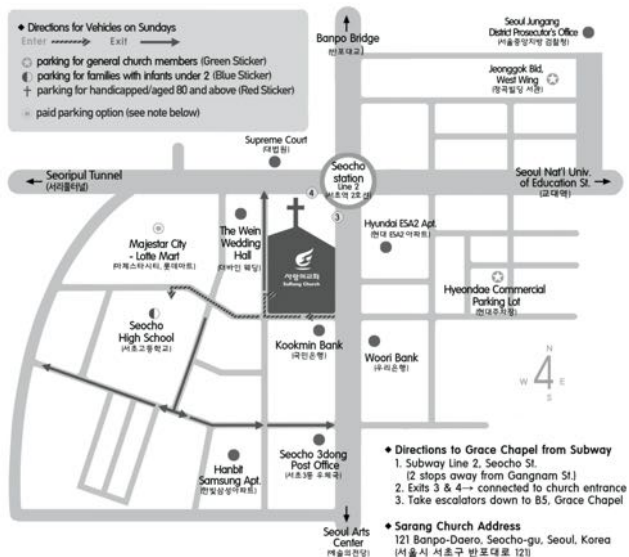

MESSAGE/TEACHING

THE GOSPEL OF LAMENTATIONS SERIES PART 5
Praying Through Lament | Lamentations 5 (ESV)

Edward Chun

NOTES

Series of horizontal lines for taking notes.

Sunday Worship Service (11:20AM)

Pre-Service Prayer (11AM) → Worship → Group Prayer Time →
Message → Announcements → Offering → Choir → Closing

Children And Youth Ministries

JUBILEE CHILDREN'S MINISTRY (JCM) (PRESCHOOL [36 mo.] - GRADE 5)

12:10PM-1:40PM (Service + Small Group)
WEST CHAPEL SOUTH TOWER 203
Pastor Mike Cho | mccho902@sarang.org
Go to <http://jcm.sarang.org> for registration information (see about page)

SARANG TEENS ENGLISH MINISTRY (STEM) MIDDLE (GRADES 6-8)

10AM-11:40AM (Service + Small Group)
PAUL HALL 2 SOUTH TOWER 802
Pastor Faith Hong | faith04@sarang.org

HIGH SCHOOL MINISTRY (GRADES 9-12)

1:30PM (meets after service)
GRACE CHAPEL
Irene Park | irenepark.joy@gmail.com

Where We Meet And How to Find Us

SUNDAY WORSHIP ROOM
Grace Chapel (B501)

CHURCH OFFICE
N602 (North Tower)

CHURCH OFFICE HOURS
please schedule an appointment

Learn about parking at NHM here: www.newharvestsarang.org/directions

Vertical banner for Sunday Worship 11:20 A.M. with large stylized 'NHM' logo and 'NEW HARVEST MINISTRY' text. Includes a quote: "TO REACH EVERY ENGLISH SPEAKING FOREIGNER AND NATIVE, AND MAKE THEM DISCIPLES OF CHRIST WHO RADICALLY IMPACT SEOUL, KOREA AND THE WORLD."