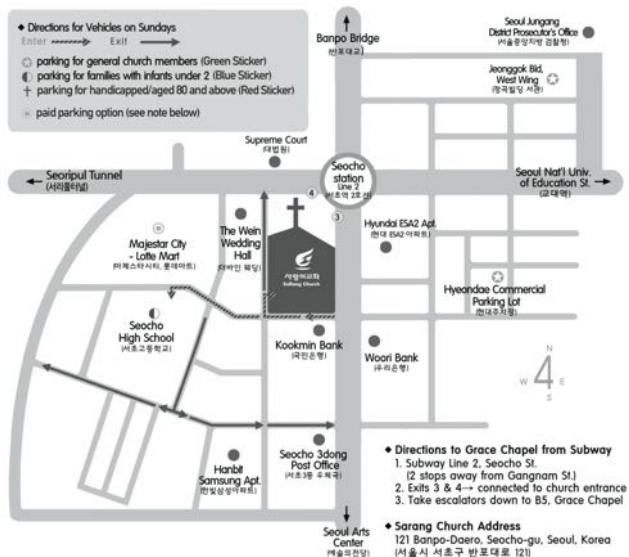

NOTES

Series of horizontal lines for taking notes.

Sunday Worship Service (11:20AM)

Pre-Service Prayer (11AM) -> Worship -> Group Prayer Time -> Message -> Announcements -> Offering -> Choir -> Closing

Children And Youth Ministries

JUBILEE CHILDREN'S MINISTRY (JCM) (PRESCHOOL [36 mo.] - GRADE 5)

12:10PM-1:40PM (Service + Small Group) WEST CHAPEL SOUTH TOWER 203 Pastor Mike Cho | mccho902@sarang.org Go to http://jcm.sarang.org for registration information (see about page)

SARANG TEENS ENGLISH MINISTRY (STEM) MIDDLE (GRADES 6-8)

10AM-11:40AM (Service + Small Group) PAUL HALL 2 SOUTH TOWER 802 Pastor Faith Hong | faith04@sarang.org

HIGH SCHOOL MINISTRY (GRADES 9-12)

1:30PM (meets after service) GRACE CHAPEL Irene Park | irenepark.joy@gmail.com

Where We Meet And How to Find Us

SUNDAY WORSHIP ROOM

Grace Chapel (B501)

CHURCH OFFICE N602 (North Tower)

CHURCH OFFICE HOURS please schedule an appointment

Learn about parking at NHM here: www.newharvestsarang.org/directions

Large vertical graphic with 'n h m' logo and 'NEW HARVEST MINISTRY' text. Includes 'Sunday Worship 11:20 A.M.' and the motto: 'TO REACH EVERY ENGLISH SPEAKING FOREIGNER AND NATIVE, AND MAKE THEM DISCIPLES OF CHRIST WHO RADICALLY IMPACT SEOUL, KOREA AND THE WORLD.'