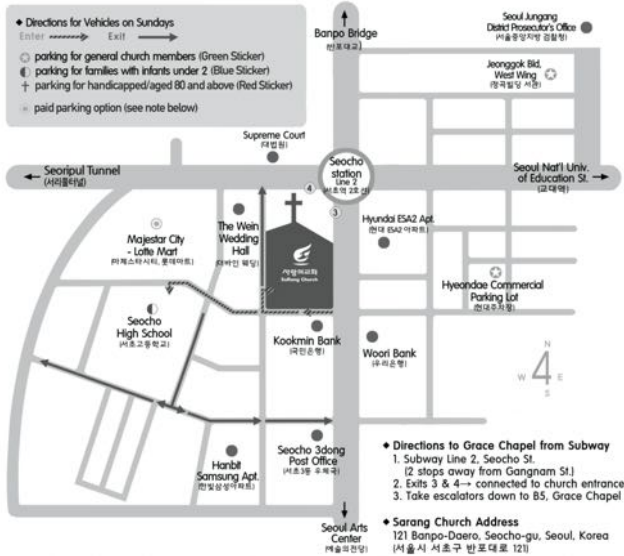

NOTES

Lined area for taking notes.

Sunday Worship Service (11:20AM)

Pre-Service Prayer (11AM) -> Worship -> Group Prayer Time -> Message -> Announcements -> Offering -> Choir -> Closing

Children And Youth Ministries

JUBILEE CHILDREN'S MINISTRY (JCM) (PRESCHOOL [36 mo.] - GRADE 5)

12:10PM-1:40PM (Service + Small Group) WEST CHAPEL SOUTH TOWER 203 Pastor Mike Cho | mccho902@sarang.org Go to http://jcm.sarang.org for registration information (see about page)

SARANG TEENS ENGLISH MINISTRY (STEM) MIDDLE (GRADES 6-8)

10AM-11:40AM (Service + Small Group) PAUL HALL 2 SOUTH TOWER 802 Pastor Faith Hong | faith04@sarang.org

HIGH SCHOOL MINISTRY (GRADES 9-12)

1:30PM (meets after service) GRACE CHAPEL (temporarily meeting elsewhere. contact for info) Irene Park | irenepark.joy@gmail.com

Where We Meet And How to Find Us

SUNDAY WORSHIP ROOM

Grace Chapel (B501)

(temporarily meeting in Covenant Chapel North Tower 2nd Fl)

CHURCH OFFICE

N602 (North Tower)

CHURCH OFFICE HOURS

please schedule an appointment

*Please be advised that parking is limited and subject to availability (appropriate parking sticker needed). On Sundays, for 8,000won (all day), you can park at Majestarcity (롯데스타시티, 롯데마트) (not affiliated with NHM or Sarang Church)

Learn about parking at NHM here: www.newharvestsarang.org/directions