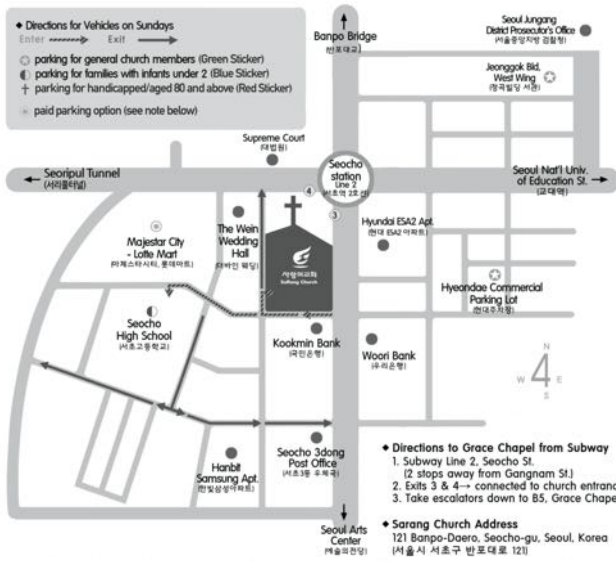

NOTES

Horizontal lines for taking notes.

Sunday Worship Service (11:20AM)

Pre-Service Prayer (11AM) -> Worship -> Group Prayer Time -> Message -> Announcements -> Offering -> Choir -> Closing

Children And Youth Ministries

- JUBILEE CHILDREN'S MINISTRY (JCM) (PRESCHOOL [36 mo.] - GRADE 5)
  12:10PM-1:40PM (Service + Small Group)
  WEST CHAPEL SOUTH TOWER 203
  Pastor Mike Cho | mccho902@sarang.org
  Go to http://jcm.sarang.org for registration information (see about page)
  SARANG TEENS ENGLISH MINISTRY (STEM) MIDDLE (GRADES 6-8)
  10AM-11:40AM (Service + Small Group)
  PAUL HALL 2 SOUTH TOWER 802
  Pastor Faith Hong | faith04@sarang.org
  HIGH SCHOOL MINISTRY (GRADES 9-12)
  1:30PM (meets after service)
  GRACE CHAPEL (temporarily meeting elsewhere. contact for info)
  Irene Park | irenepark.joy@gmail.com

Where We Meet And How to Find Us

SUNDAY WORSHIP ROOM

Grace Chapel (B501)

(temporarily meeting in Covenant Chapel North Tower 2nd Fl)

CHURCH OFFICE

N602 (North Tower)

CHURCH OFFICE HOURS

please schedule an appointment

Learn about parking at NHM here: www.newharvestsarang.org/directions