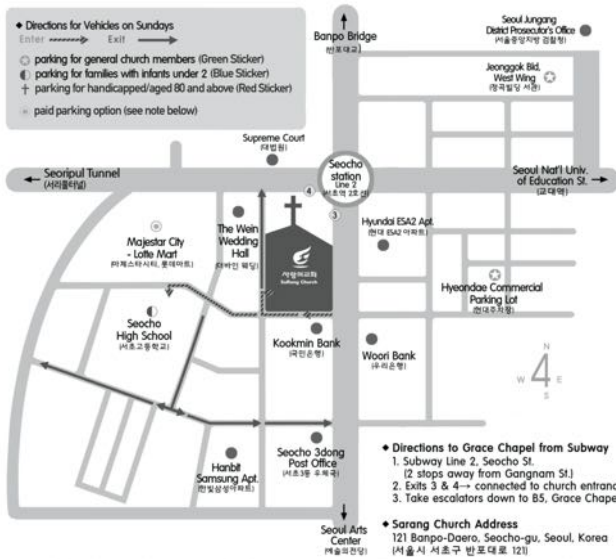

19 My brothers, if anyone among you wanders from the truth and someone brings him back, 20 let him know that whoever brings back a sinner from his wandering will save his soul from death and will cover a multitude of sins.

NOTES

Horizontal lines for taking notes.

Sunday Worship Service (11:20AM)

Pre-Service Prayer (11AM) -> Worship -> Group Prayer Time -> Message -> Announcements -> Offering -> Choir -> Closing

Children And Youth Ministries

JUBILEE CHILDREN'S MINISTRY (JCM) (PRESCHOOL [36 mo.] - GRADE 5)

12:10PM-1:40PM (Service + Small Group) WEST CHAPEL SOUTH TOWER 203 Pastor Mike Cho | mccho902@sarang.org Go to http://jcm.sarang.org for registration information (see about page)

SARANG TEENS ENGLISH MINISTRY (STEM) MIDDLE (GRADES 6-8)

10AM-11:40AM (Service + Small Group) PAUL HALL 2 SOUTH TOWER 802 Pastor Faith Hong | faith04@sarang.org

HIGH SCHOOL MINISTRY (GRADES 9-12)

1:30PM (meets after service) GRACE CHAPEL (temporarily meeting elsewhere. contact for info) Irene Park | irenepark.joy@gmail.com

Where We Meet And How to Find Us

SUNDAY WORSHIP ROOM

Grace Chapel (B501)

(temporarily meeting in Covenant Chapel North Tower 2nd Fl)

CHURCH OFFICE

N602 (North Tower)

CHURCH OFFICE HOURS

please schedule an appointment

Learn about parking at NHM here: www.newharvestsarang.org/directions