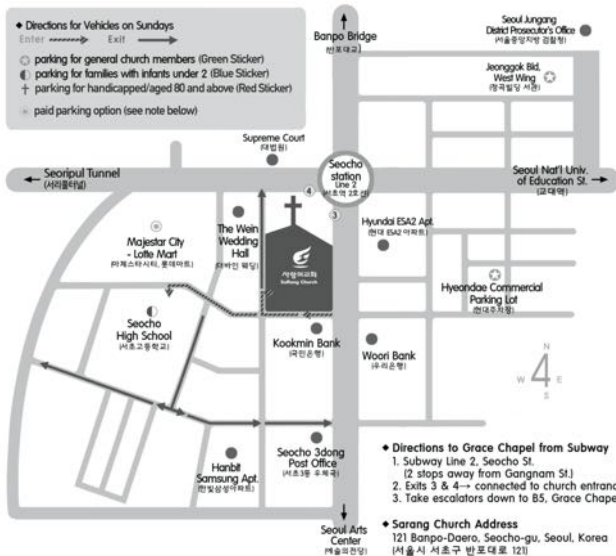

MESSAGE/TEACHING

Sola Scriptura PART 2: Always Effective | 2 Timothy 3:16-17 (ESV)

Andrew Gu

16 All Scripture is breathed out by God and profitable for teaching, for reproof, for correction, and for training in righteousness, 17 that the man of God may be complete, equipped for every good work.

NOTES

Series of horizontal lines for taking notes.

Sunday Worship Service (11:20AM)

Pre-Service Prayer (11AM) -> Worship -> Group Prayer Time -> Message -> Announcements -> Offering -> Choir -> Closing

Children And Youth Ministries

JUBILEE CHILDREN'S MINISTRY (JCM) (PRESCHOOL [36 mo.] - GRADE 5)

12:10PM-1:40PM (Service + Small Group) WEST CHAPEL SOUTH TOWER 203 Pastor Mike Cho | mccho902@sarang.org Go to http://jcm.sarang.org for registration information (see about page)

SARANG TEENS ENGLISH MINISTRY (STEM) MIDDLE (GRADES 6-8)

10AM-11:40AM (Service + Small Group) PAUL HALL 2 SOUTH TOWER 802 Pastor Faith Hong | faith04@sarang.org

HIGH SCHOOL MINISTRY (GRADES 9-12)

1:30PM (meets after service) GRACE CHAPEL (temporarily meeting elsewhere. contact for info) Irene Park | irenepark.joy@gmail.com

Where We Meet And How to Find Us

SUNDAY WORSHIP ROOM

Grace Chapel (B501)

(temporarily meeting in Covenant Chapel North Tower 2nd Fl)

CHURCH OFFICE

N602 (North Tower)

CHURCH OFFICE HOURS

please schedule an appointment

Learn about parking at NHM here: www.newharvestsarang.org/directions