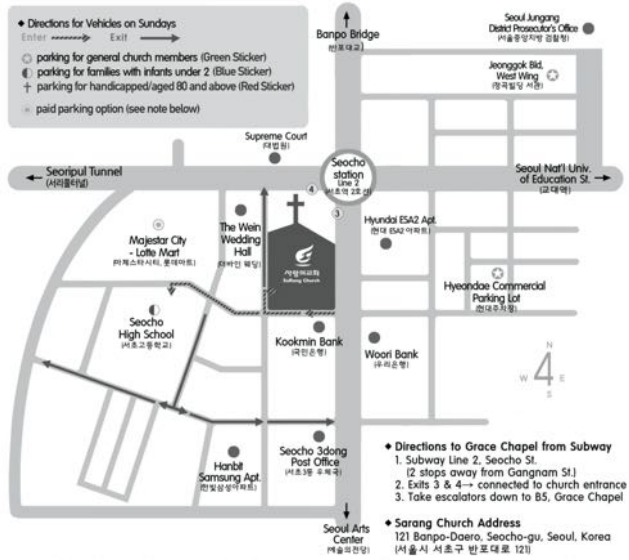

6 But when you pray, go into your room and shut the door and pray to your Father who is in secret. And your Father who sees in secret will reward you.

7 "And when you pray, do not heap up empty phrases as the Gentiles do, for they think that they will be heard for their many words. 8 Do not be like them, for your Father knows what you need before you ask him.

NOTES

Horizontal lines for taking notes.

Sunday Worship Service (11:20AM)

Pre-Service Prayer (11AM) -> Worship -> Group Prayer Time -> Message -> Announcements -> Offering -> Choir -> Closing

Children And Youth Ministries

JUBILEE CHILDREN'S MINISTRY (JCM) (PRESCHOOL [36 mo.] - GRADE 5)

12:20PM-1:40PM (Service + Small Group) WEST CHAPEL SOUTH TOWER 203 Pastor Mike Cho | mccho902@sarang.org Go to http://jcm.sarang.org for registration information (see about page)

SARANG TEENS ENGLISH MINISTRY (STEM) MIDDLE (GRADES 6-8)

10AM-11:40AM (Service + Small Group) PAUL HALL 2 SOUTH TOWER 802 Pastor Faith Hong | faith04@sarang.org

HIGH SCHOOL MINISTRY (GRADES 9-12)

1:30PM (meets after service) GRACE CHAPEL (temporarily meeting elsewhere. contact for info) Irene Park | irenepark.joy@gmail.com

Where We Meet And How to Find Us

SUNDAY WORSHIP ROOM

Grace Chapel (B501)

(temporarily meeting in Covenant Chapel North Tower 2nd Fl)

CHURCH OFFICE

N602 (North Tower)

CHURCH OFFICE HOURS

please schedule an appointment

Learn about parking at NHM here: www.newharvestsarang.org/directions