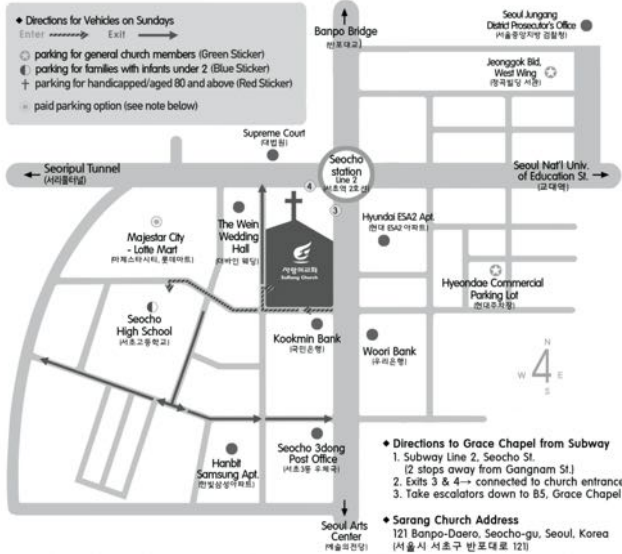

When You Pray PART 2: Pray Then Like This | Matthew 6:9-13 (ESV)

Joseph Park

9 Pray then like this:

“Our Father in heaven, hallowed be your name.

10 Your kingdom come, your will be done, on earth as it is in heaven.

11 Give us this day our daily bread,

12 and forgive us our debts, as we also have forgiven our debtors.

13 And lead us not into temptation, but deliver us from evil.

NOTES

Horizontal lines for taking notes.

Sunday Worship Service (11:20AM)

Pre-Service Prayer (11AM) -> Worship -> Group Prayer Time -> Message -> Announcements -> Offering -> Choir -> Closing

Children And Youth Ministries

JUBILEE CHILDREN’S MINISTRY (JCM) (PRESCHOOL [36 mo.] - GRADE 5)

12:10PM-1:40PM (Service + Small Group) WEST CHAPEL SOUTH TOWER 203 Pastor Mike Cho | mccho902@sarang.org Go to http://jcm.sarang.org for registration information (see about page)

SARANG TEENS ENGLISH MINISTRY (STEM) MIDDLE (GRADES 6-8)

10AM-11:40AM (Service + Small Group) PAUL HALL 2 SOUTH TOWER 802 Pastor Faith Hong | faith04@sarang.org

HIGH SCHOOL MINISTRY (GRADES 9-12)

1:30PM (meets after service) GRACE CHAPEL (temporarily meeting elsewhere. contact for info) Irene Park | irenepark.joy@gmail.com

Where We Meet And How to Find Us

SUNDAY WORSHIP ROOM

Grace Chapel (B501)

(temporarily meeting in Covenant Chapel North Tower 2nd Fl)

CHURCH OFFICE

N602 (North Tower)

CHURCH OFFICE HOURS

please schedule an appointment