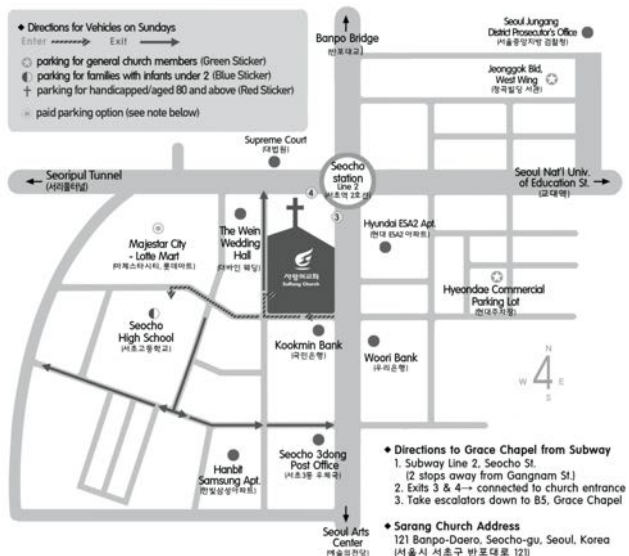

MESSAGE/TEACHING

What is the Church? | Romans 12:4-5 (ESV)

Edward Chun

4 For as in one body we have many members, and the members do not all have the same function, 5 so we, though many, are one body in Christ, and individually members one of another.

NOTES

Horizontal lines for taking notes.

Sunday Worship Service (11:20AM)

Pre-Service Prayer (11AM) -> Worship -> Group Prayer Time -> Message -> Announcements -> Offering -> Choir -> Closing

Children And Youth Ministries

JUBILEE CHILDREN'S MINISTRY (JCM) (PRESCHOOL [36 mo.] - GRADE 5)

12:10PM-1:40PM (Service + Small Group) WEST CHAPEL SOUTH TOWER 203 Pastor Mike Cho | mccho902@sarang.org Go to http://jcm.sarang.org for registration information (see about page)

SARANG TEENS ENGLISH MINISTRY (STEM) MIDDLE (GRADES 6-8)

10AM-11:40AM (Service + Small Group) PAUL HALL 2 SOUTH TOWER 802 Pastor Faith Hong | faith04@sarang.org

HIGH SCHOOL MINISTRY (GRADES 9-12)

1:30PM (meets after service) GRACE CHAPEL (temporarily meeting elsewhere. contact for info) Irene Park | irenepark.joy@gmail.com

Where We Meet And How to Find Us

SUNDAY WORSHIP ROOM

Grace Chapel (B501)

(temporarily meeting in Covenant Chapel North Tower 2nd Fl)

CHURCH OFFICE

N602 (North Tower)

CHURCH OFFICE HOURS

please schedule an appointment

Learn about parking at NHM here: www.newharvestsarang.org/directions