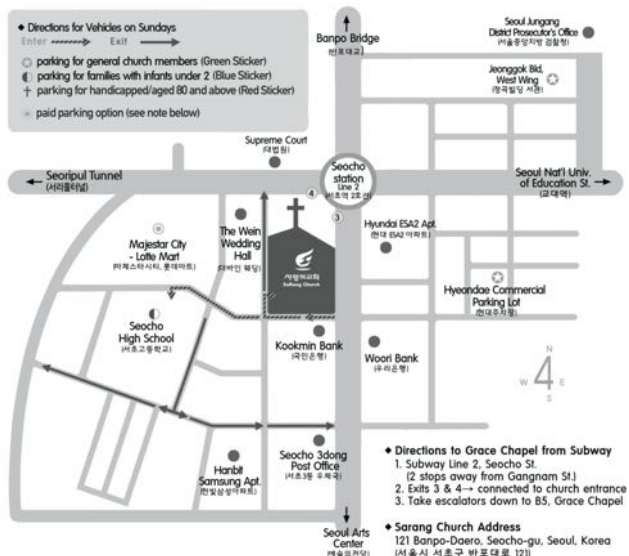

NOTES

Series of horizontal lines for taking notes.

Sunday Worship Service (11:20AM)

Pre-Service Prayer (11AM) -> Worship -> Group Prayer Time -> Message -> Announcements -> Offering -> Choir -> Closing

Children And Youth Ministries

- JUBILEE CHILDREN'S MINISTRY (JCM) (PRESCHOOL [36 mo.] - GRADE 5)
  12:10PM-1:40PM (Service + Small Group)
  WEST CHAPEL SOUTH TOWER 203
  Pastor Mike Cho | mccho902@sarang.org
  Go to http://jcm.sarang.org for registration information (see about page)
  SARANG TEENS ENGLISH MINISTRY (STEM) MIDDLE (GRADES 6-8)
  10AM-11:40AM (Service + Small Group)
  PAUL HALL 2 SOUTH TOWER 802
  Pastor Faith Hong | faith04@sarang.org
  HIGH SCHOOL MINISTRY (GRADES 9-12)
  1:30PM (meets after service)
  GRACE CHAPEL (temporarily meeting elsewhere. contact for info)
  Irene Park | irenepark.joy@gmail.com

Where We Meet And How to Find Us

SUNDAY WORSHIP ROOM

Grace Chapel (B501)

(temporarily meeting in Covenant Chapel North Tower 2nd Fl)

CHURCH OFFICE

N602 (North Tower)

CHURCH OFFICE HOURS

please schedule an appointment

Learn about parking at NHM here: www.newharvestsarang.org/directions

TO REACH EVERY ENGLISH SPEAKING FOREIGNER AND NATIVE, AND MAKE THEM DISCIPLES OF CHRIST WHO RADICALLY IMPACT SEOUL, KOREA AND THE WORLD.

Large graphic with 'SUNDAY WORSHIP' text and 'NEW HARVEST MINISTRY' logo.

Vertical text on the right side containing contact information: WWW.NEWHARVESTSARANG.ORG, WWW.FACEBOOK.COM/NEWHARVESTSARANG, etc.