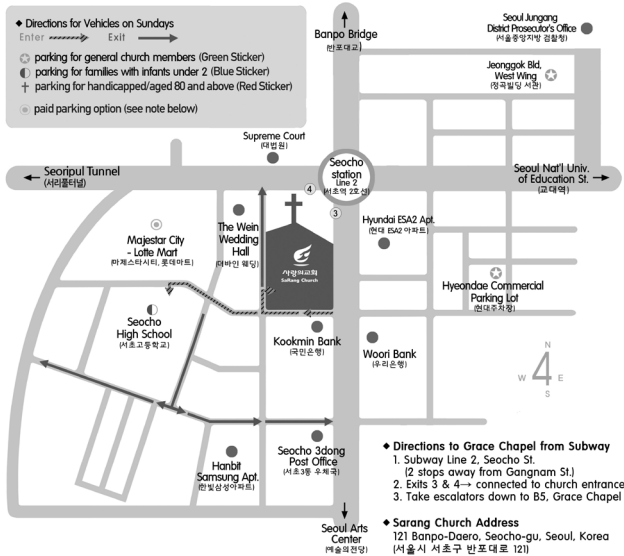

NOTES

Horizontal lines for taking notes.

Sunday Worship Service (11:20AM)

Pre-Service Prayer (11AM) → Worship → Group Prayer Time → Message → Announcements → Offering → Choir → Closing

Children And Youth Ministries

JUBILEE CHILDREN'S MINISTRY (JCM) (PRESCHOOL [36 mo.] - GRADE 5)

12:10PM-1:40PM (Service + Small Group) WEST CHAPEL SOUTH TOWER 203 Pastor Mike Cho | mccho902@sarang.org Go to http://jcm.sarang.org for registration information (see about page)

SARANG TEENS ENGLISH MINISTRY (STEM) MIDDLE (GRADES 6-8)

10AM-11:40AM (Service + Small Group) PAUL HALL 2 SOUTH TOWER 802 Pastor Faith Hong | faith04@sarang.org

HIGH SCHOOL MINISTRY (GRADES 9-12)

1:30PM (meets after service) GRACE CHAPEL (temporarily meeting elsewhere. contact for info) Irene Park | irenepark.joy@gmail.com

Where We Meet And How to Find Us

SUNDAY WORSHIP ROOM

Grace Chapel (B501)

(temporarily meeting in Covenant Chapel North Tower 2nd Fl)

CHURCH OFFICE

N602 (North Tower)

CHURCH OFFICE HOURS

please schedule an appointment