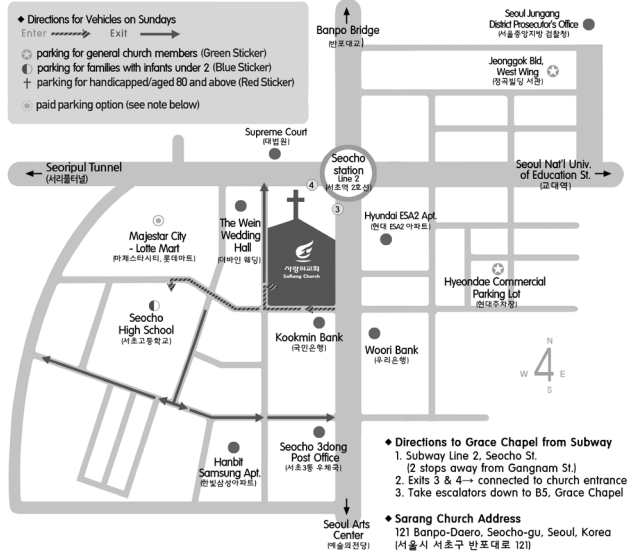

NOTES

Series of horizontal lines for taking notes.

Sunday Worship Service (11:20AM)

Pre-Service Prayer (11AM) -> Worship -> Group Prayer Time -> Message -> Announcements -> Offering -> Choir -> Closing

Children And Youth Ministries

- JUBILEE CHILDREN'S MINISTRY (JCM) (PRESCHOOL [36 mo.] - GRADE 5)
  12:10PM-1:40PM (Service + Small Group)
  WEST CHAPEL SOUTH TOWER 203
  Pastor Mike Cho | mccho902@sarang.org
  Go to http://jcm.sarang.org for registration information (see about page)
  SARANG TEENS ENGLISH MINISTRY (STEM) MIDDLE (GRADES 6-8)
  10AM-11:40AM (Service + Small Group)
  PAUL HALL 2 SOUTH TOWER 802
  Pastor Faith Hong | faith04@sarang.org
  HIGH SCHOOL MINISTRY (GRADES 9-12)
  1:30PM (meets after service)
  GRACE CHAPEL (temporarily meeting elsewhere. contact for info)
  Irene Park | irenepark.joy@gmail.com

Where We Meet And How to Find Us

SUNDAY WORSHIP ROOM
Grace Chapel (B501)
(temporarily meeting in Covenant Chapel North Tower 2nd Fl)
CHURCH OFFICE
N602 (North Tower)
CHURCH OFFICE HOURS
please schedule an appointment

* Please be advised that parking is limited and subject to availability (appropriate parking sticker needed).
On Sundays, for 8,000won (all day), you can park at Majestarcity (Lotte Mart) (마제스타시티, 롯데마트) (not affiliated with NHM or Sarang Church)

Learn about parking at NHM here: www.newharvestsarang.org/directions

"TO REACH EVERY ENGLISH SPEAKING FOREIGNER AND NATIVE, AND MAKE THEM DISCIPLES OF CHRIST WHO RADICALLY IMPACT SEOUL, KOREA AND THE WORLD."