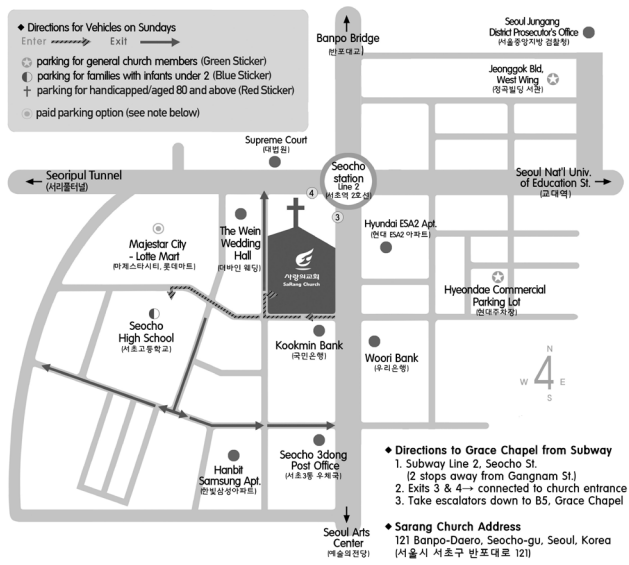

* Please be advised that parking is limited and subject to availability (appropriate parking sticker needed). On Sundays, for 8,000won (all day), you can park at Majestar City (Lotte Mart) (롯데스타시티, 롯데마트) (not affiliated with NHM or Sarang Church)