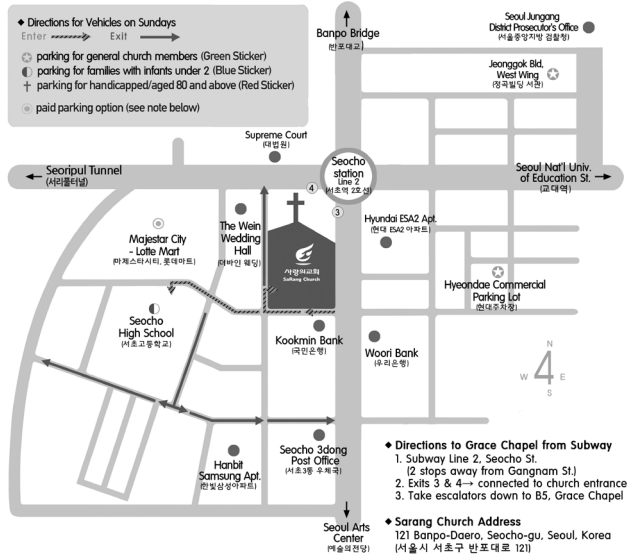

MESSAGE/TEACHING

weekly sermons available online at www.newharvestsarang.org/sermons

Confess Your Sins To One Another | James 5:16 (ESV)

Andrew Gu

16 Therefore, confess your sins to one another and pray for one another, that you may be healed. The prayer of a righteous person has great power as it is working.

NOTES

Horizontal lines for taking notes.

Sunday Worship Service (11:20AM)

Pre-Service Prayer (11AM) -> Worship -> Group Prayer Time -> Message -> Announcements -> Offering -> Choir -> Closing

Children And Youth Ministries

- JUBILEE CHILDREN'S MINISTRY (JCM) (PRESCHOOL [36 mo.] - GRADE 5)
  12:10PM-1:40PM (Service + Small Group)
  WEST CHAPEL SOUTH TOWER 203
  Pastor Mike Cho | mccho902@sarang.org
  Go to http://jcm.sarang.org for registration information (see about page)
  SARANG TEENS ENGLISH MINISTRY (STEM) MIDDLE (GRADES 6-8)
  10AM-11:40AM (Service + Small Group)
  PAUL HALL 2 SOUTH TOWER 802
  Pastor Faith Hong | faith04@sarang.org
  HIGH SCHOOL MINISTRY (GRADES 9-12)
  1:30PM (meets after service)
  GRACE CHAPEL (temporarily meeting elsewhere. contact for info)
  Irene Park | irenepark.joy@gmail.com

Where We Meet And How to Find Us

SUNDAY WORSHIP ROOM
Grace Chapel (B501)
(temporarily meeting in Covenant Chapel North Tower 2nd Fl)
CHURCH OFFICE
N602 (North Tower)
CHURCH OFFICE HOURS
please schedule an appointment