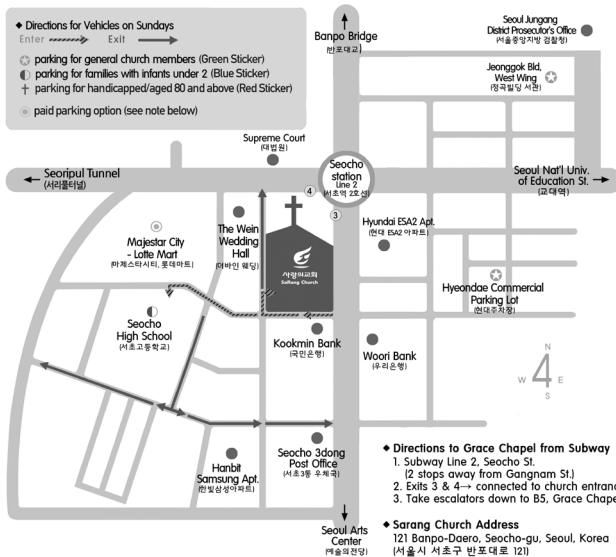

NOTES

Series of horizontal lines for taking notes.

Sunday Worship Service (11:20AM)

Pre-Service Prayer (11AM) -> Worship -> Group Prayer Time -> Message -> Announcements -> Offering -> Choir -> Closing

Children And Youth Ministries

JUBILEE CHILDREN'S MINISTRY (JCM) (PRESCHOOL [36 mo.] - GRADE 5)

12:10PM-1:40PM (Service + Small Group) WEST CHAPEL SOUTH TOWER 203 Pastor Mike Cho | mccho902@sarang.org Go to http://jcm.sarang.org for registration information (see about page)

SARANG TEENS ENGLISH MINISTRY (STEM) MIDDLE (GRADES 6-8)

10AM-11:40AM (Service + Small Group) PAUL HALL 2 SOUTH TOWER 802 Pastor Faith Hong | faith04@sarang.org

HIGH SCHOOL MINISTRY (GRADES 9-12)

1:30PM (meets after service) GRACE CHAPEL (temporarily meeting elsewhere. contact for info) Irene Park | irenepark.joy@gmail.com

Where We Meet And How to Find Us

SUNDAY WORSHIP ROOM

Grace Chapel (B501)

(temporarily meeting in Covenant Chapel North Tower 2nd Fl)

CHURCH OFFICE

N602 (North Tower)

CHURCH OFFICE HOURS

please schedule an appointment

Learn about parking at NHM here: www.newharvestsarang.org/directions