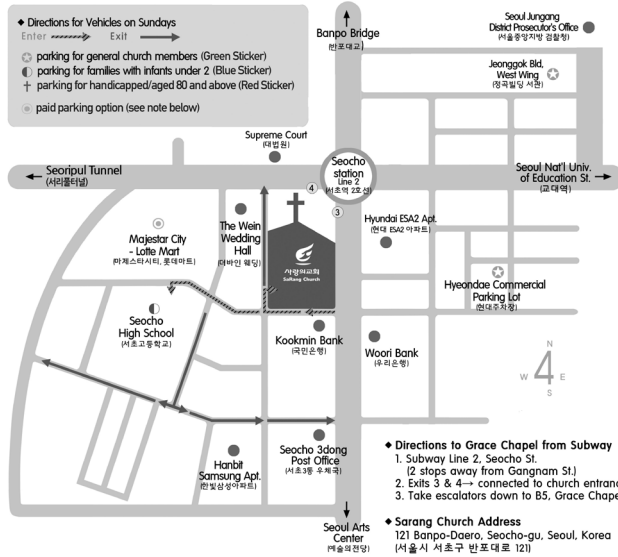

NOTES

Series of horizontal lines for taking notes.

Sunday Worship Service (11:20AM)

Pre-Service Prayer (11AM) -> Worship -> Group Prayer Time -> Message -> Announcements -> Offering -> Choir -> Closing

Children And Youth Ministries

JUBILEE CHILDREN'S MINISTRY (JCM) (PRESCHOOL [36 mo.] - GRADE 5)

12:10PM-1:40PM (Service + Small Group) WEST CHAPEL SOUTH TOWER 203 Pastor Mike Cho | mccho902@sarang.org Go to http://jcm.sarang.org for registration information (see about page)

SARANG TEENS ENGLISH MINISTRY (STEM) MIDDLE (GRADES 6-8)

10AM-11:40AM (Service + Small Group) PAUL HALL 2 SOUTH TOWER 802 Pastor Faith Hong | faith04@sarang.org

HIGH SCHOOL MINISTRY (GRADES 9-12)

1:30PM (meets after service) GRACE CHAPEL (temporarily meeting elsewhere. contact for info) Irene Park | irenepark.joy@gmail.com

Where We Meet And How to Find Us

SUNDAY WORSHIP ROOM

Grace Chapel (B501)

(temporarily meeting in Covenant Chapel North Tower 2nd Fl)

CHURCH OFFICE

N602 (North Tower)

CHURCH OFFICE HOURS

please schedule an appointment