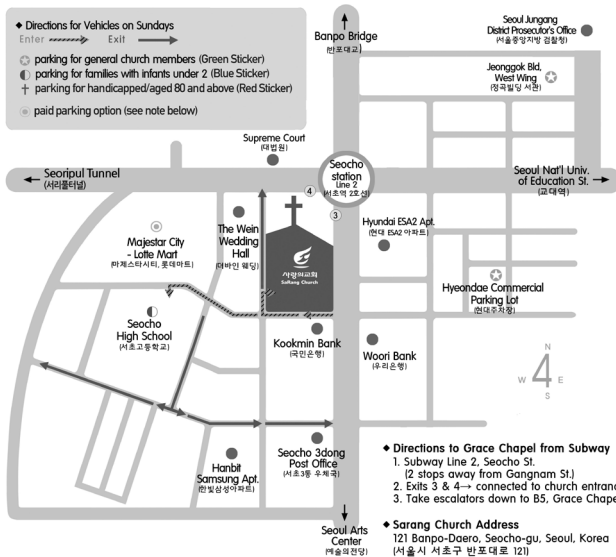

TRUE COMMUNITY SERIES PART 1
Christian Fellowship | 1 John 1:3-4 (ESV)

Edward Chun

3 that which we have seen and heard we proclaim also to you, so that you too may have fellowship with us; and indeed our fellowship is with the Father and with his Son Jesus Christ. 4 And we are writing these things so that our joy may be complete.

NOTES

Series of horizontal lines for taking notes.

Sunday Worship Service (11:20AM)

Pre-Service Prayer (11AM) -> Worship -> Group Prayer Time -> Message -> Announcements -> Offering -> Choir -> Closing

Children And Youth Ministries

- JUBILEE CHILDREN'S MINISTRY (JCM) (PRESCHOOL [36 mo.] - GRADE 5)
  12:10PM-1:40PM (Service + Small Group)
  WEST CHAPEL SOUTH TOWER 203
  Pastor Mike Cho | mccho902@sarang.org
  Go to http://jcm.sarang.org for registration information (see about page)
  SARANG TEENS ENGLISH MINISTRY (STEM) MIDDLE (GRADES 6-8)
  10AM-11:40AM (Service + Small Group)
  PAUL HALL 2 SOUTH TOWER 802
  Pastor Faith Hong | faith04@sarang.org
  HIGH SCHOOL MINISTRY (GRADES 9-12)
  1:30PM (meets after service)
  GRACE CHAPEL (temporarily meeting elsewhere. contact for info)
  Irene Park | irenepark.joy@gmail.com

Where We Meet And How to Find Us

SUNDAY WORSHIP ROOM

Grace Chapel (B501)

(temporarily meeting in Covenant Chapel North Tower 2nd Fl)

CHURCH OFFICE

N602 (North Tower)

CHURCH OFFICE HOURS

please schedule an appointment