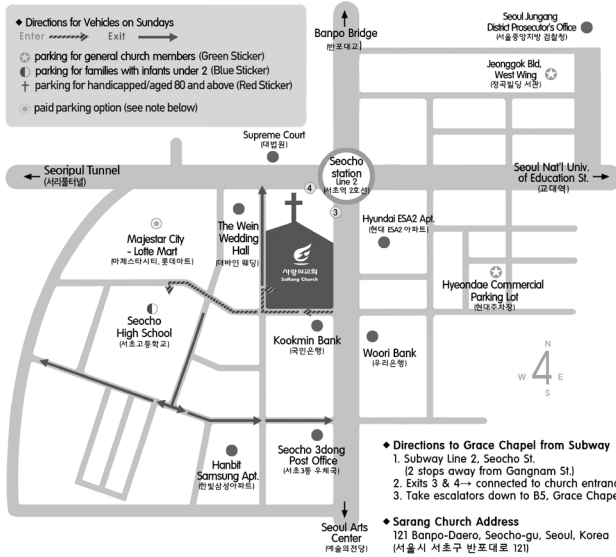

Edward Chun

9 Let love be genuine. Abhor what is evil; hold fast to what is good. 10 Love one another with brotherly affection. Outdo one another in showing honor. 11 Do not be slothful in zeal, be fervent in spirit, serve the Lord. 12 Rejoice in hope, be patient in tribulation, be constant in prayer. 13 Contribute to the needs of the saints and seek to show hospitality.

NOTES

Series of horizontal lines for taking notes.

Sunday Worship Service (11:20AM)

Pre-Service Prayer (11AM) -> Worship -> Group Prayer Time -> Message -> Announcements -> Offering -> Choir -> Closing

Children And Youth Ministries

JUBILEE CHILDREN'S MINISTRY (JCM) (PRESCHOOL [36 mo.] - GRADE 5)

12:10PM-1:40PM (Service + Small Group) WEST CHAPEL SOUTH TOWER 203 Pastor Mike Cho | mccho902@sarang.org Go to http://jcm.sarang.org for registration information (see about page)

SARANG TEENS ENGLISH MINISTRY (STEM) MIDDLE (GRADES 6-8)

10AM-11:40AM (Service + Small Group) PAUL HALL 2 SOUTH TOWER 802 Pastor Faith Hong | faith04@sarang.org

HIGH SCHOOL MINISTRY (GRADES 9-12)

1:30PM (meets after service) GRACE CHAPEL (temporarily meeting elsewhere. contact for info) Irene Park | irenepark.joy@gmail.com

Where We Meet And How to Find Us

SUNDAY WORSHIP ROOM

Grace Chapel (B501)

(temporarily meeting in Covenant Chapel North Tower 2nd Fl)

CHURCH OFFICE

N602 (North Tower)

CHURCH OFFICE HOURS

please schedule an appointment