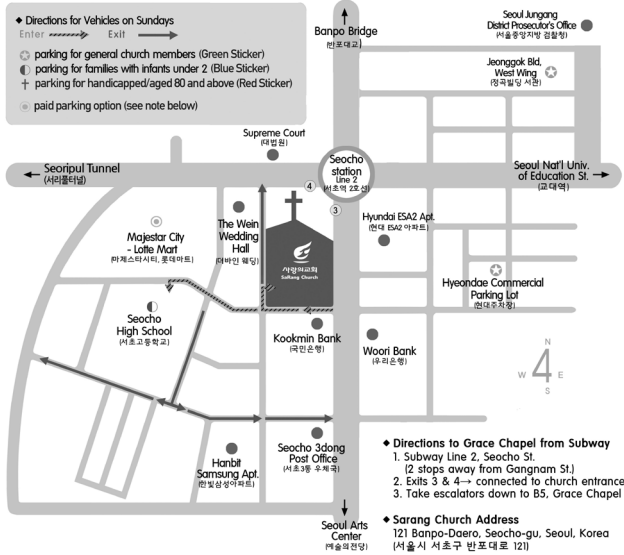

NOTES

Series of horizontal lines for taking notes.

Sunday Worship Service (11:20AM)

Pre-Service Prayer (11AM) -> Worship -> Group Prayer Time -> Message -> Announcements -> Offering -> Choir -> Closing

Children And Youth Ministries

JUBILEE CHILDREN'S MINISTRY (JCM) (PRESCHOOL [36 mo.] - GRADE 5)

12:10PM-1:40PM (Service + Small Group) WEST CHAPEL SOUTH TOWER 203 Pastor Mike Cho | mccho902@sarang.org Go to http://jcm.sarang.org for registration information (see about page)

SARANG TEENS ENGLISH MINISTRY (STEM) MIDDLE (GRADES 6-8)

10AM-11:40AM (Service + Small Group) PAUL HALL 2 SOUTH TOWER 802 Pastor Faith Hong | faith04@sarang.org

HIGH SCHOOL MINISTRY (GRADES 9-12)

1:30PM (meets after service) GRACE CHAPEL (temporarily meeting elsewhere. contact for info) Irene Park | irenepark.joy@gmail.com

Where We Meet And How to Find Us

SUNDAY WORSHIP ROOM

Grace Chapel (B501)

(temporarily meeting in Covenant Chapel North Tower 2nd Fl)

CHURCH OFFICE

N602 (North Tower)

CHURCH OFFICE HOURS

please schedule an appointment