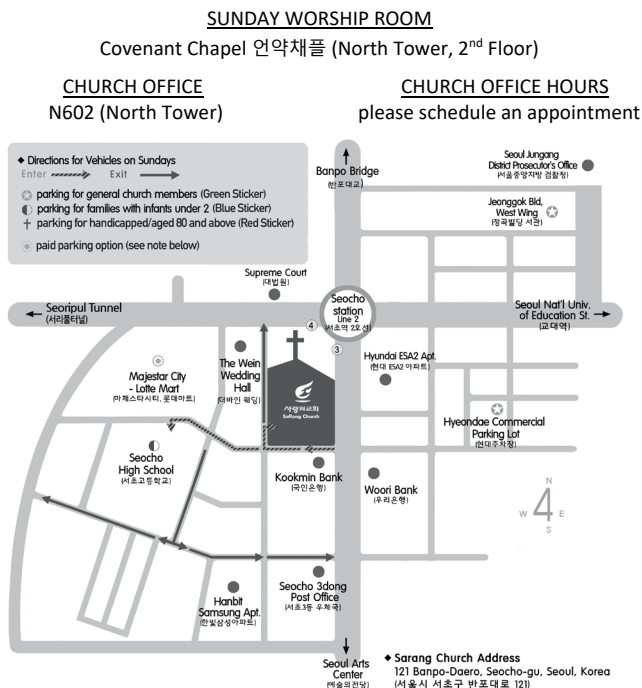

NOTES

Horizontal lines for taking notes.

Sunday Worship Service (11:40AM)

Pre-Service Prayer (11:10am) -> Group Prayer Time -> Message -> Announcements -> Offering -> Choir -> Closing

Children And Youth Ministries

JUBILEE CHILDREN'S MINISTRY (JCM) (PRESCHOOL [36 mo.] - GRADE 5)

12:00PM-1:40PM (Service + Small Group) WEST CHAPEL SOUTH TOWER 203 Pastor Mike Cho | mccho902@sarang.org Go to http://jcm.sarang.org for registration information (see about page)

SARANG TEENS ENGLISH MINISTRY (STEM) MIDDLE (GRADES 6-8)

10AM-11:40AM (Service + Small Group) PAUL HALL 2 SOUTH TOWER 802 Pastor Faith Hong | faith04@sarang.org

HIGH SCHOOL MINISTRY (GRADES 9-12)

2:00PM (meets after service) Meeting online during COVID-19. Please contact for info. Irene Park | irenepark.joy@gmail.com

Where We Meet And How to Find Us